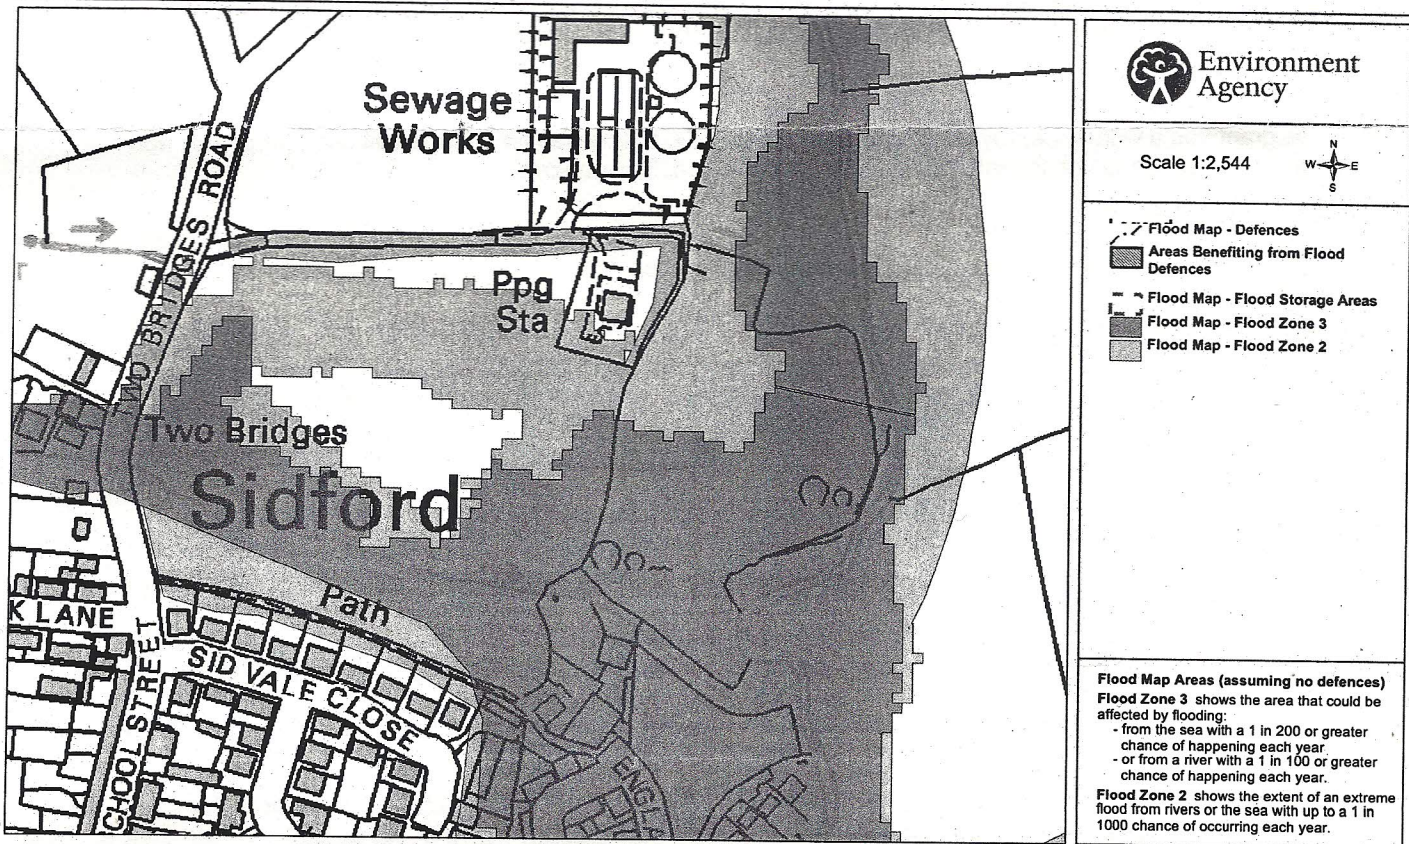

Flood Map centred on Sidford - created 4 March 2013

© Environment Agency copyright and / or database rights 2012. All rights reserved. © Crown Copyright and database right 2012. Ordnance Survey licence number 100024199.